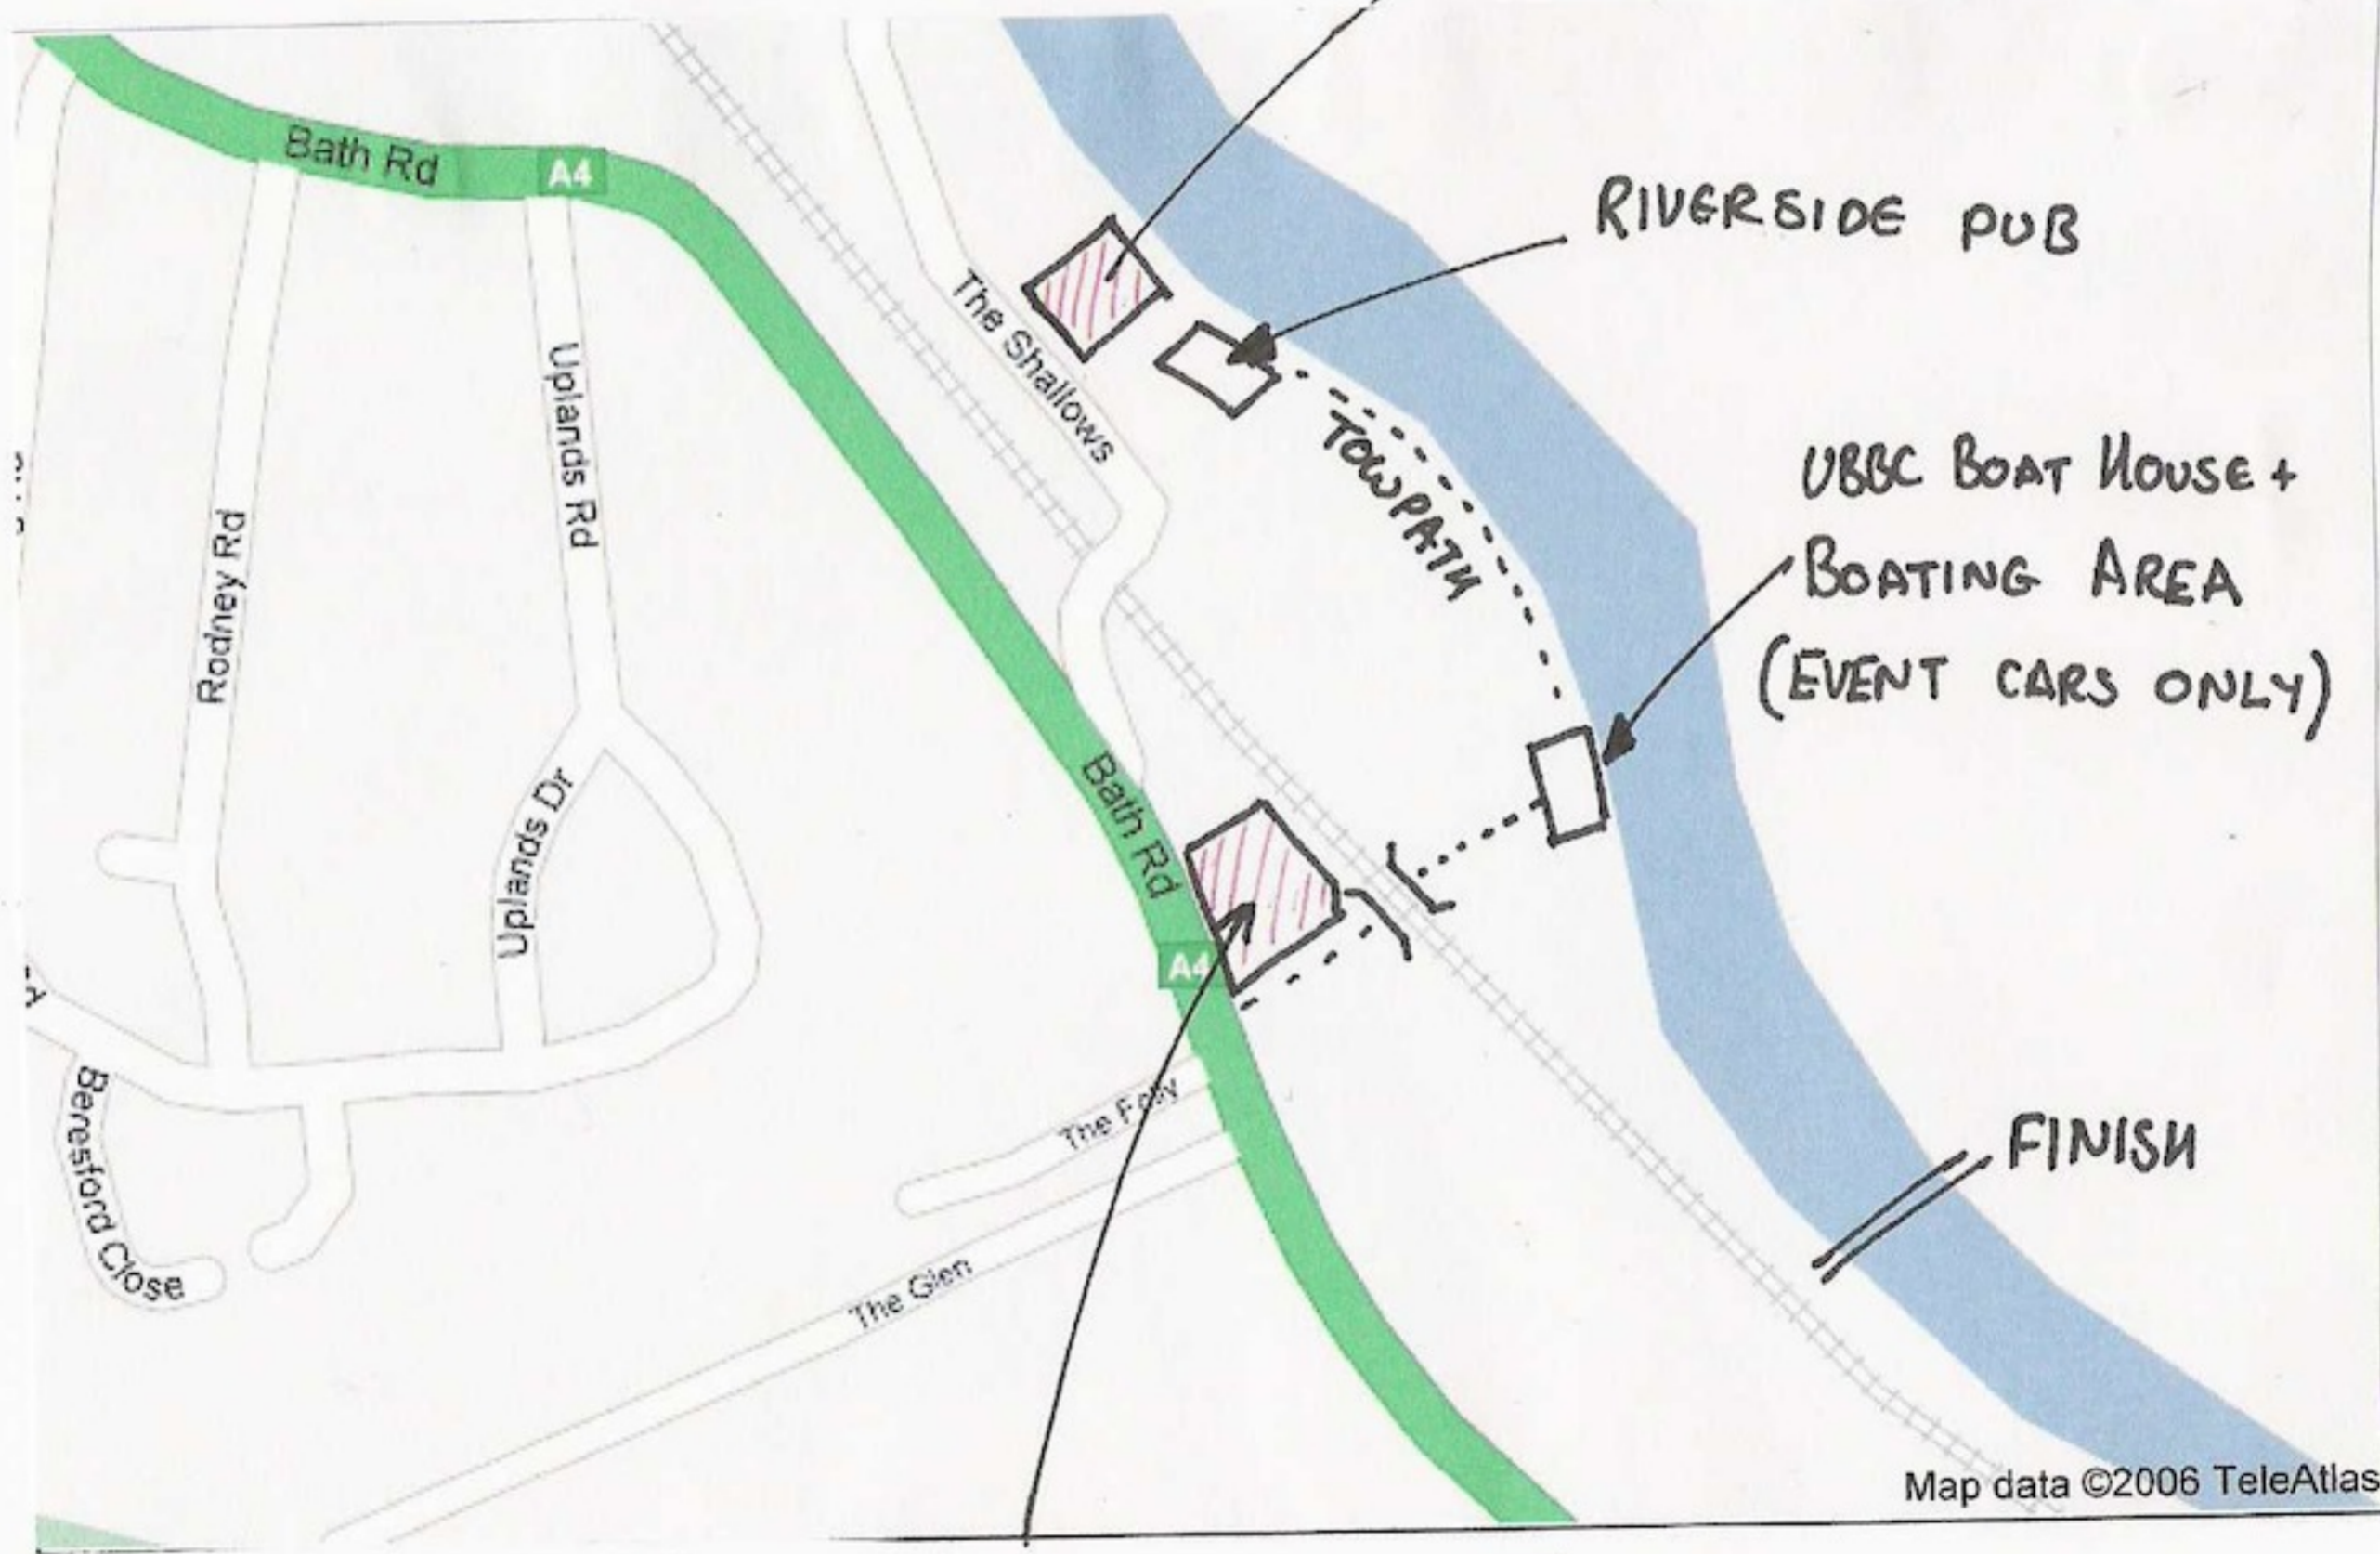

SITE PLAN FOR UBBC HEAD RACE

BRISTOL

PUB OVERFLOW CAR PARK FOR ALL COMPETITOR CARS

RIGGING AREA:
MINIBUSES + TRAILERS
ONLY, NO CARS ALLOWED.

BATH